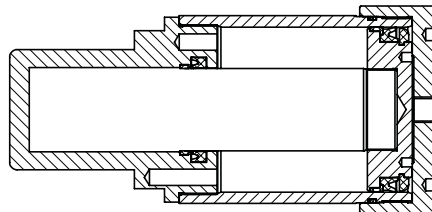

Pressure exchanger HACO

• 2 years Haco warranty

Partnr. HACO	Ref. nr. original	Size (mm)
1006063H	374805 374805B	Ø55/110