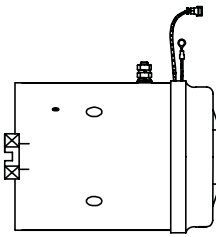

Motor HACO

- Female connection
- Open motor
- 2 years Haco warranty

Partnr. HACO	Ref. nr. original	Voltage (V)	Power (kW)	Rotation
2008748H	2020866 1410332 1404310	12	1.7	right
2008749H	2040895 1404309 2020615 1410333	24	2.2	right