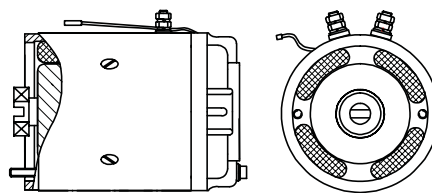

Motor HACO

- Female connection
- Open motor
- 2 years Haco warranty

Partnr. HACO	Ref. nr. original	Voltage (V)	Power (kW)	Rotation
2001235H	2024445	12	1.2	right