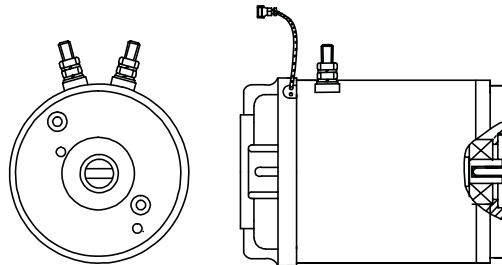

Motor HACO

- Female connection
- Closed motor
- 2 years Haco warranty

Partnr. HACO	Ref. nr. original	Voltage (V)	Power (kW)	Rotation
2001187H	122200	12	2.0	right
2001188H	122205	24	2.0	right