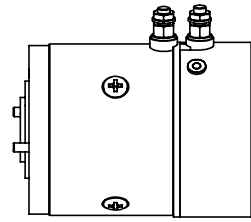

Securing pin HACO

Partnr. HACO	Ref. nr. original	Size (mm)
3004272H	B008.070	Ø8x70
3004273H	B010.070	Ø10x70
3004274H	B012.070	Ø12x70

Motor HACO

- Female connection
- Closed motor
- 2 years Haco warranty

Partnr. HACO	Ref. nr. original	Voltage (V)	Power (kW)	Rotation
2001148H	MP008	12	1.2	right
2001149H	MP007	24	1.2	right