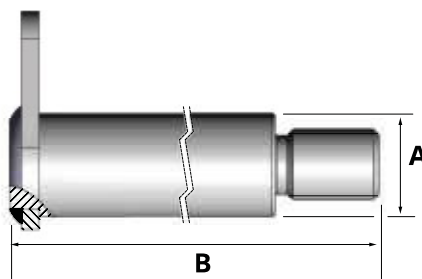

Pin locking plate HACO

- Total length pin including plate (i.a.)

Partnr. HACO	Ref. nr. original	A (mm)	B (mm)
3014011H	31107	35	216