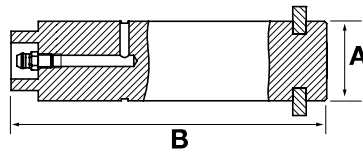

Pin locking plate HACO

- Total length pin including plate (i.a.)

Partnr. HACO	Ref. nr. original	A (mm)	B (mm)
3014026H	32230	35	139
3014028H	32229	35	139