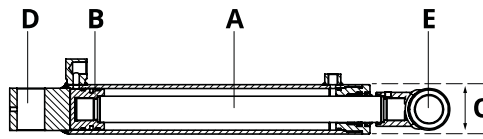

Liftcylinder HACO

• 2 years Haco warranty

Partnr. HACO	Ref. nr. original	A (mm)	B (mm)	C (mm)	D (mm)	E (mm)	Type
1014883H	59216	Ø35	Ø55	Ø65	Ø30	Ø30	Z/ZL-150-135 MA, DA
1014868H	53066 56929 57235	Ø35	Ø55	Ø65	Ø30	Ø30	Z/ZL-150-135 MA, DA
1014869H	56930 57236 53067 59217	Ø35	Ø55	Ø65	Ø30	Ø30	Z/ZL-150-155 MA, DA
1014885H	59218	Ø35	Ø55	Ø65	Ø30	Ø30	Z/ZL-150-175 MA, DA
1014862H	52031 56932 57238	Ø35	Ø65	Ø75	Ø30	Ø30	Z-200-135
1014863H	52032 56933 57239	Ø35	Ø65	Ø75	Ø30	Ø30	Z-200-155
1014858H	52033 56934 57240	Ø35	Ø65	Ø75	Ø30	Ø30	Z-200-175
1014790H	59219	Ø40	Ø65	Ø75	Ø30	Ø30	ZHD-200-135
1014884H	59220	Ø40	Ø65	Ø75	Ø30	Ø30	ZHD-200-155
1014791H	59221	Ø40	Ø65	Ø75	Ø30	Ø30	ZHD-200-175
1014866H	51582 56937 57243	Ø45	Ø70	Ø80	Ø30	Ø30	Z/ZS/ZSS-250-155
1014876H	51581 56936	Ø45	Ø70	Ø80	Ø30	Ø30	Z/ZS/ZSS-250-135