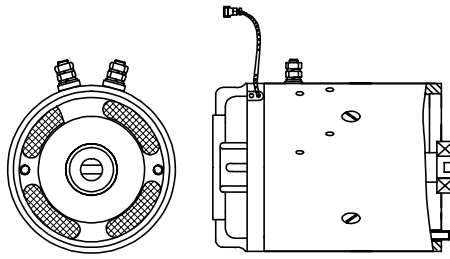

Motor HACO

- Female connection
- Open motor
- 2 years Haco warranty

Partnr. HACO	Ref. nr. original	Voltage (V)	Power (kW)	Rotation
2040000H	4696-113-3 4696-112-4	12	1.6	right
2040001H	4696-111-5 4696-314-9	24	2.0	right