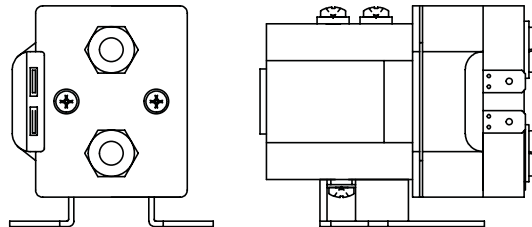

Starter solenoid SW80-PL HACO

- With silver contacts
- 1 year Haco warranty

Partnr. HACO	Ref. nr. original	Voltage (V)	Amperes (Amp.)
4501132H	121653	24	100