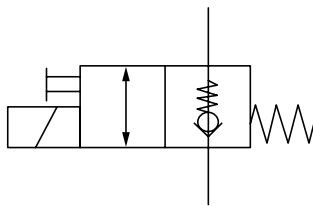

Starter solenoid

Partnr. HACO	Ref. nr. original	Voltage (V)	Amperes (Amp.)
4540002M	E0627.24 E0634.24	24	150

Solenoid valve costal connection HACO

Partnr. HACO	Ref. nr. original	Size (mm)	Size (thread)	Voltage (V)	Function
2554037H	V037	Ø12,7	3/4UNF	12	single acting
2554036H	V036	Ø12,7	3/4UNF	24	single acting