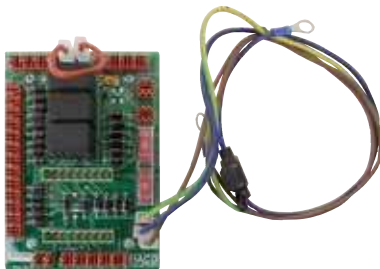

Printed circuit board DLB47/48 HACO

- 1 year Haco warranty
- With special anti-corrosion layer

Partnr. HACO	Ref. nr. original
5507880H	2008931