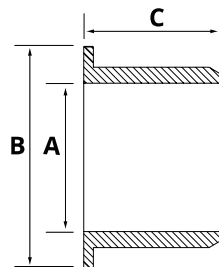

Bearing set synthetic HACO

- From high performance polymers - durable
- Lubrication and lubrication free

Partnr. HACO	Ref. nr. original	A (mm)	B (mm)	C (mm)
4014944H	32863	30	36	28