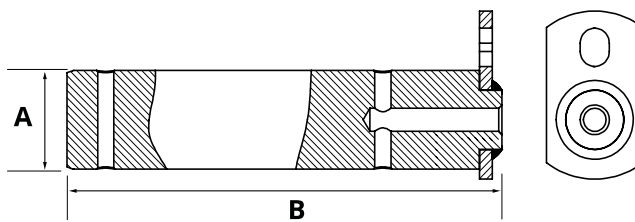

Pin HACO

- Total length pin including plate (i.a.)
- For Behrens/Palgate 1000/1500/2000kg

Partnr. HACO	Ref. nr. original	A (mm)	B (mm)
3022003H	2019168 K0012300 HI2918	30	135