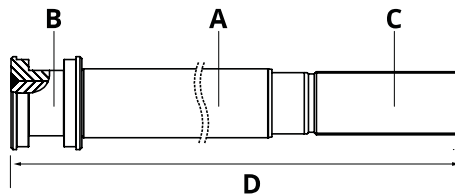

Piston rod HACO

- Induction hardened steel with > 30 micron chrome

Partnr. HACO	Ref. nr. original	A (mm)	B (mm)	C (thread)	D (mm)	Type	Information
1019002H	101126085 101126086	36	50	M33x1,5	392	DZ 50/36-200	for cylinder 1019564H
1019003H	101126088	40	60	M38x2	424	DZ 60/40-220	for cylinder 1019565H
1019004H	101126089 101126090	50	70	M48x2	482	DZ 70/50-272	for cylinder 1019566H