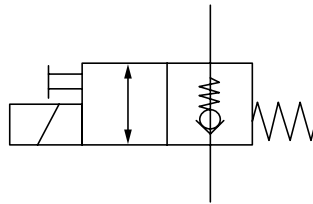

Cartridge

Partnr. HACO	Ref. nr. original	Size (mm)	Size (thread)	Function
2554031H	21328 22199	Ø12,7	3/4UNF	single acting