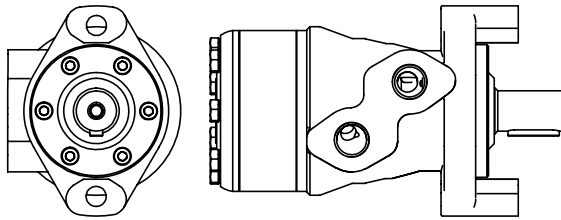

Hydro-motor SM -B- HACO

- 2 years Haco warranty

Partnr. HACO	Ref. nr. original
2050001H	P050 P050.B P050.C

6