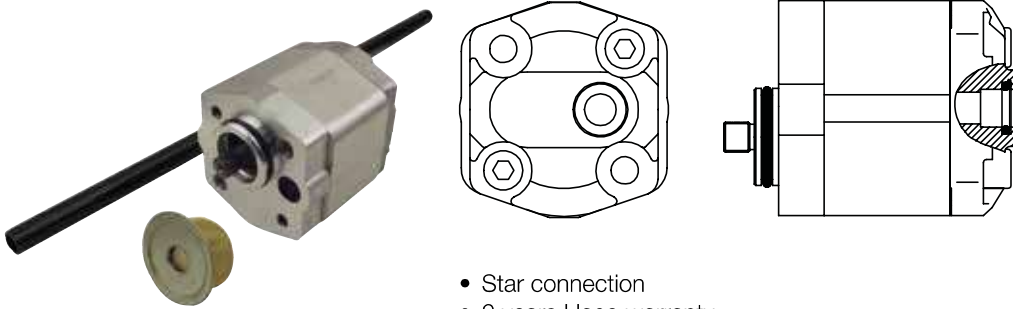

Pump Star HACO

- Star connection
- 2 years Haco warranty

Partnr. HACO	Ref. nr. original	Displacement (cm³)
2019008H	101135315	1.2
2019010H	101135317	2.0
2019015H	101135319	2.5
2019020H	101135321	3.2