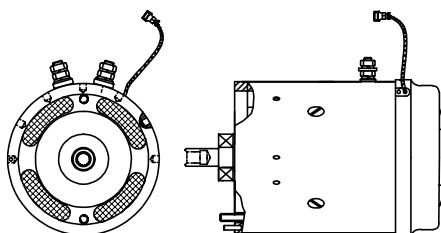

Motor HACO

- Star connection
- Open motor
- 2 years Haco warranty

Partnr. HACO	Ref. nr. original	Voltage (V)	Power (kW)	Rotation
2019000H	101135311	12	2.0	left
2019001H	101135312	24	2.0	left