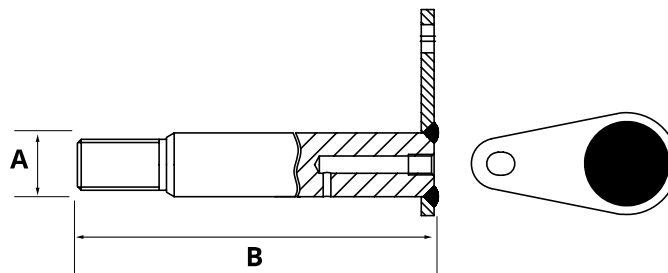

Pin HACO

- Total length pin including plate (i.a.)

Partnr. HACO	Ref. nr. original	A (mm)	B (mm)
3051675H	M1725.160	25	160
3051372H	M1730.178	30	178
3051342H	M1730.194	30	194