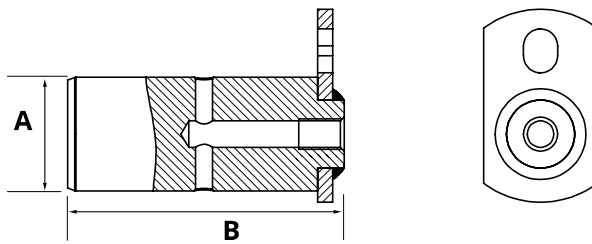

Pin HACO

- Total length pin including plate (i.a.)
- For Behrens/Palgate 1000/1500/2000kg

Partnr. HACO	Ref. nr. original	A (mm)	B (mm)
3022002H	2019127 K0000701 HI2912	30	73
3022000H	2019130 K0039400 HI2916	30	116
3022001H	2019126 K0000601 HI2911	40	72