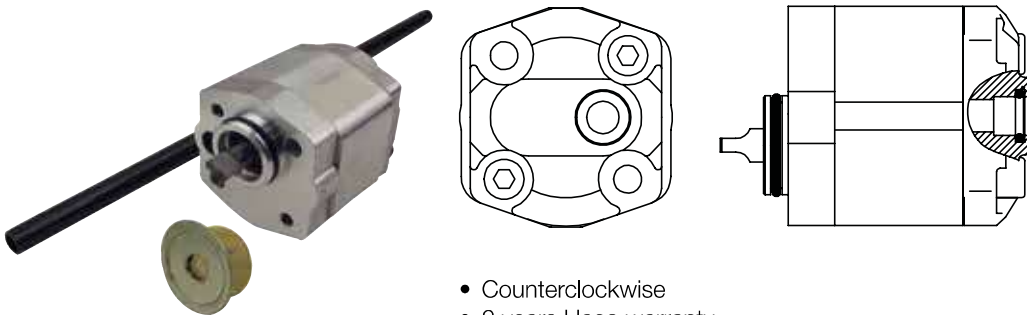

Pump W3B1/L-type HACO

- Counterclockwise
- 2 years Haco warranty

Partnr. HACO	Ref. nr. original	Displacement (cm³)
2007871H	101125582 101139286	1.2
2007873H	101123427	2.0
2007870H	101123430	2.5