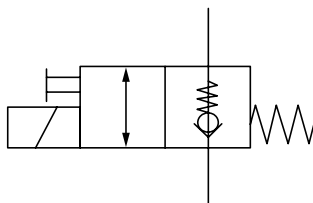

Solenoid valve cable connection HACO

6

Partnr. HACO	Ref. nr. original	Size (mm)	Size (thread)	Voltage (V)	Function
2554039H	V037.K	Ø12,7	3/4UNF	12	single acting
2554038H	V036.K	Ø12,7	3/4UNF	24	single acting