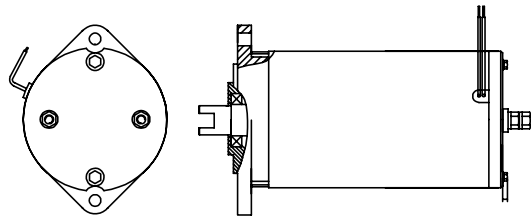

Motor HACO

- Female connection
- Closed motor
- 2 years Haco warranty

Partnr. HACO	Ref. nr. original	Voltage (V)	Power (kW)	Rotation
2006375H	122180	12	0.8	right
2006376H	122185	24	0.8	right