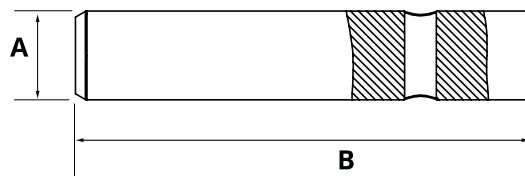

Pin HACO

- Total length pin including plate (i.a.)

6

Partnr. HACO	Ref. nr. original	A (mm)	B (mm)
3050009H	M1725.129	25	129
3051090H	M1725.152	25	152
3051045H	M1730.135	30	135
3051070H	M1730.150	30	150
3051044H	M1730.180	30	180