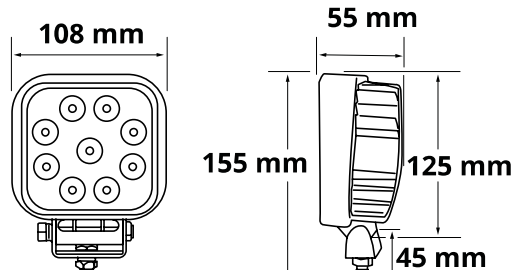

Work lamp square HACO

- 1 year Haco warranty

Partnr. HACO	Voltage (V)	Power (W)	Information
5502300H	12/24	27	EMC Epistar LED