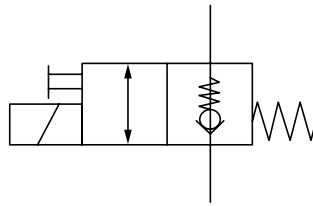

Solenoid valve costal connection HACO

Partnr. HACO	Ref. nr. original	Size (mm)	Size (thread)	Voltage (V)	Function
2554271H	V133.12.K	Ø13	M18x1,5	12	single acting
2554275H	V133.24.K	Ø13	M18x1,5	24	single acting