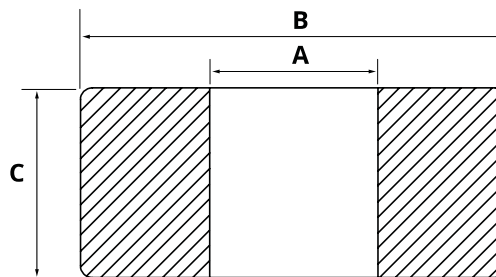

Roller HACO

- Material POM (Delrin)

Partnr. HACO	Ref. nr. original	A (mm)	B (mm)	C (mm)
4007258H	0058337	30	90	57
4007260H	0058336	30	120	57
4007000H	0079085	35	90	57
4007001H	0079130	35	120	57