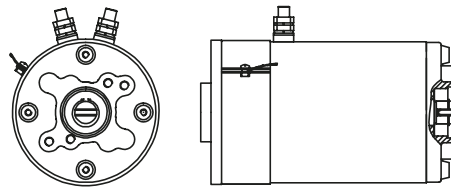

Motor HACO

- Female connection
- Closed motor
- 2 years Haco warranty

Partnr. HACO	Ref. nr. original	Voltage (V)	Power (kW)	Rotation
2001167H	122210	12	3.0	right
2001168H	122215	24	3.0	right