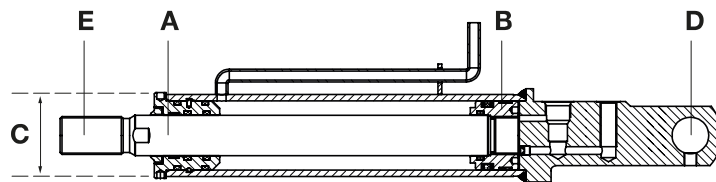

Liftcylinder HACO

• 2 years Haco warranty

Partnr. HACO	Ref. nr. original	A (mm)	B (mm)	C (mm)	D (mm)	Information
1008120H	2027727	Ø45	Ø60	Ø25	Ø25	750M (c750s)

7

Tiltcylinder HACO

• For 500K/750K/750KSP/750KUJ/750KUZF/1000AQ/1000KL
• 2 years Haco warranty