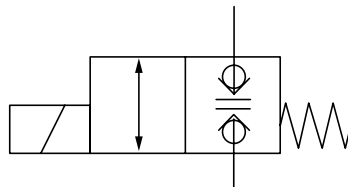

Solenoid valve complete HACO

Partnr. HACO	Ref. nr. original	Size (mm)	Size (thread)	Voltage (V)	Function
2501505H	132084	Ø15	M20x1,5	12	single acting
2501503H	132082	Ø15	M20x1,5	24	single acting

Solenoid valve complete HACO