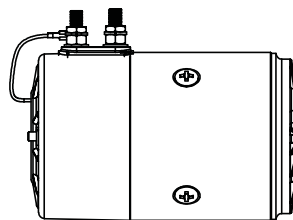

Motor HACO

- Female connection
- Closed motor
- 2 years Haco warranty
- This motor has the + and - connection above each other, for the newer types of tail lifts

Partnr. HACO	Ref. nr. original	Voltage (V)	Power (kW)	Rotation
2001177H	MP027	12	2.0	right
2001178H	MP025	24	2.0	right