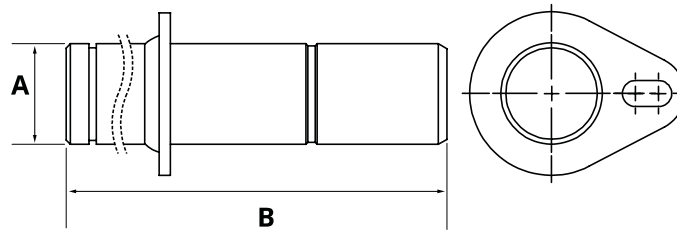

Pin HACO

- Total length pin including plate (i.a.)

Partnr. HACO	Ref. nr. original	A (mm)	B (mm)
3006640H	377108	35	170
3006642H	377111	35	185