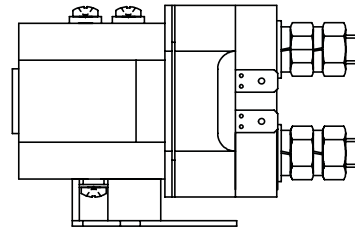

Starter solenoid SW80-PE HACO

- With silver contacts
- 1 year Haco warranty

Partnr. HACO	Ref. nr. original	Voltage (V)	Amperes (Amp.)
4514000H	21948	12	100
4514001H	21816	24	100