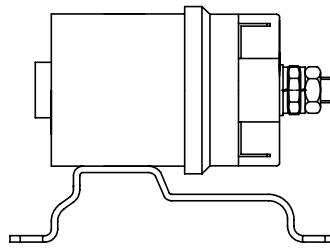

Starter solenoid HACO

- With silver contacts
- 1 year Haco warranty

Partnr. HACO	Ref. nr. original	Voltage (V)	Amperes (Amp.)
4501225H	32797	12	200
4501226H	32798	24	200