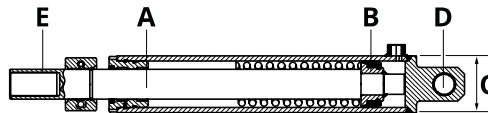

Tiltcylinder HACO

- For Behrens/Palgate 1000/1500/2000kg
- 2 years Haco warranty

Partnr. HACO	Ref. nr. original	A (mm)	B (mm)	C (mm)	D (mm)	E (thread)
1022117H	2017649 2017650 H0000109 H0000205 UP1651 UP1652	Ø45	Ø70	Ø82	Ø30	M36x2