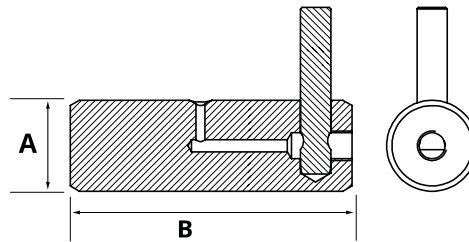

Pin lubrication HACO

- Total length pin including plate (i.a.)

Partnr. HACO	Ref. nr. original	A (mm)	B (mm)
3007143H	0062489	30	93
3007144H	0062689	30	110
3007147H	0062690	30	127
3007142H	0062691	35	140