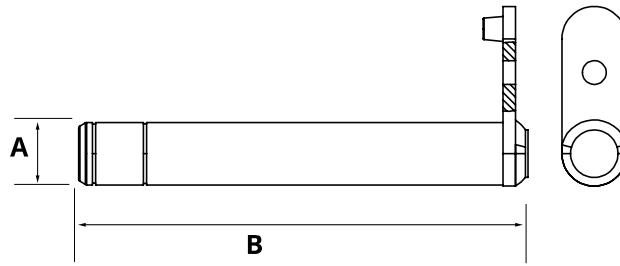

Pin HACO

- Total length pin including plate (i.a.)

Partnr. HACO	Ref. nr. original	A (mm)	B (mm)
3008007H	1400928	25	180
3008005H	1354169	28	180
3008013H	1358176 1403348	36	208