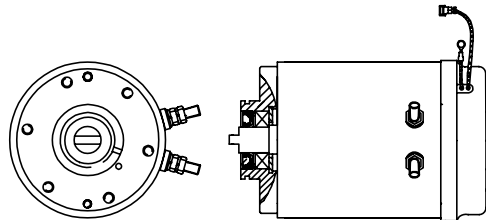

Motor HACO

- Male connection
- Closed motor
- 2 years Haco warranty

Partnr. HACO	Ref. nr. original	Voltage (V)	Power (kW)	Rotation
2004914H	1403731 1058500	24	2.0	right
2004913M	1058519	12	1,5	right