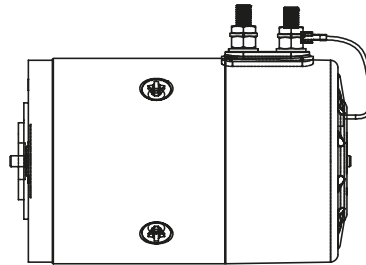

Motor HACO

- Female connection
- Closed motor
- 2 years Haco warranty

Partnr. HACO	Ref. nr. original	Voltage (V)	Power (kW)	Rotation
2001146H	MP014	12	2.0	right
2001147H	MP013	24	2.0	right