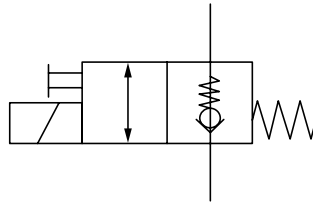

Cartridge HACO

Partnr. HACO	Ref. nr. original	Size (mm)	Size (thread)	Function
2554031H	V031	Ø12,7	3/4UNF	single acting