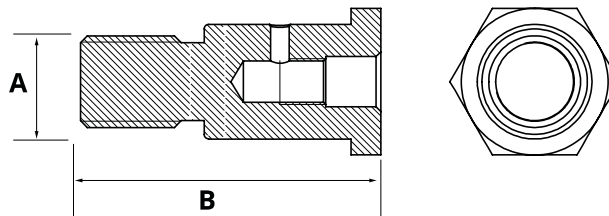

Pin hexagonal HACO

- Total length pin including plate (i.a.)

Partnr. HACO	Ref. nr. original	A (mm)	B (mm)
3014020H	31493	25	66
3014025H	31284	25	207
3014016H	31281	30	73
3014027H	32228	30	90
3014038H	32344	30	109
3014017H	31283	30	116
3014000H	32553	30	126
3014004H	32018	30	136
3014018H	32343	30	189
3014006H	32047	30	196
3014003H	32016	35	204