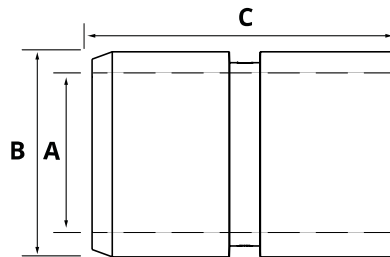

Bushing set lever Z-type HACO

- From high performance polymers - durable
- Lubrication and lubrication free

Partnr. HACO	Ref. nr. original	A (mm)	B (mm)	C (mm)
4014949H	32176	30	40	60