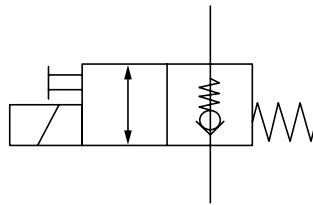

Cartridge HACO

6

Partnr. HACO	Ref. nr. original	Size (mm)	Size (thread)	Function
2554131H	V031.H	Ø12,7	3/4UNF	single acting