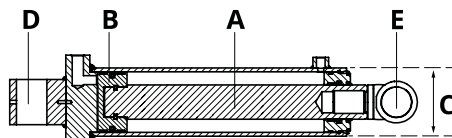

Liftcylinder HACO

• 2 years Haco warranty

Partnr. HACO	Ref. nr. original	A (mm)	B (mm)	C (mm)	D (mm)	E (mm)	Type
1014841H	69780	Ø45	Ø80	Ø90	Ø35	Ø35	SZF-150/200