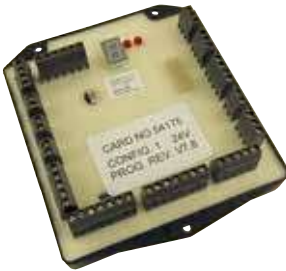

Printed circuit board Zepro

Partnr. HACO	Ref. nr. original
5514325L	34301 54175