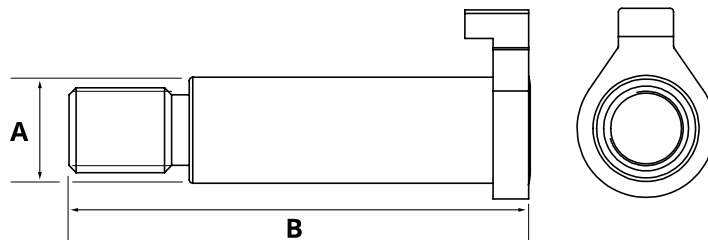

Pin locking plate HACO

- Total length pin including plate (i.a.)

Partnr. HACO	Ref. nr. original	A (mm)	B (mm)
3014047H	32784	30	120
3014002H	32783	30	126
3014001H	32785	30	187