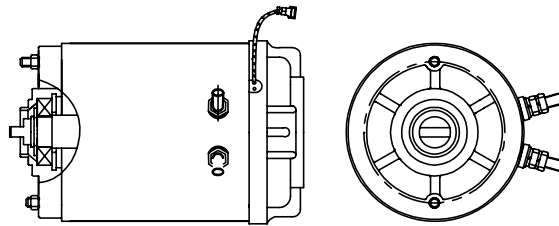

Motor HACO

- Male connection
- Closed motor
- 2 years Haco warranty

Partnr. HACO	Ref. nr. original	Voltage (V)	Power (kW)	Rotation
2008703H	1353555	12	2.0	right
2008702H	2001004	24	2.0	right