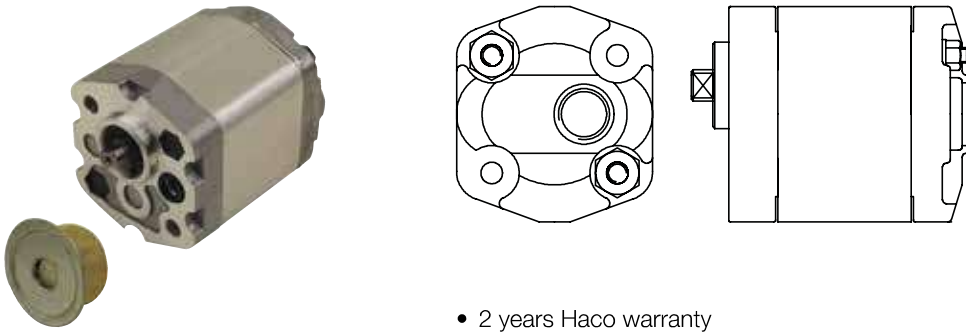

Pump HE1000-type HACO

- 2 years Haco warranty

Partnr. HACO	Ref. nr. original	Displacement (cm³)
2017089H	22 905 825	0.8
2017090H	22 902 079	1.0
2017091H	22 905 543	1.2
2017092H	22 902 063	1.7
2017093M	22 902 530	2.0