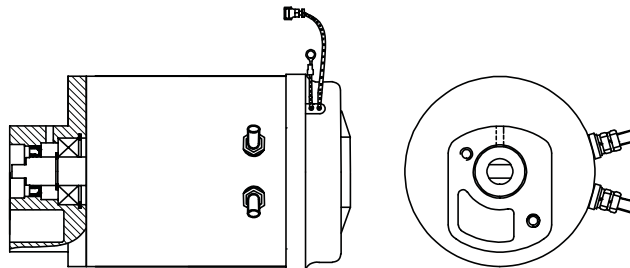

Motor with starter solenoid HACO

- Male connection
- Closed motor
- 2 years Haco warranty

Partnr. HACO	Ref. nr. original	Voltage (V)	Power (kW)	Rotation
2030000H	358049	12	2.0	right
2030001H	358050	24	2.0	right