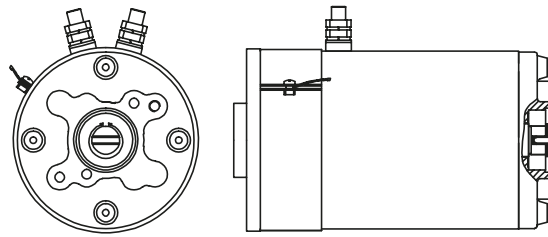

Motor HACO

- Female connection
- Closed motor
- 2 years Haco warranty

Partnr. HACO	Ref. nr. original	Voltage (V)	Power (kW)	Rotation
2001168H	21218	24	3.0	right

Hydro-motor OMP250 HACO

- 2 years Haco warranty