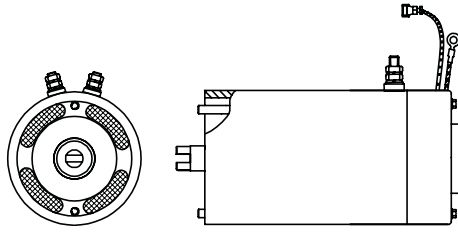

Motor HACO

- Female connection
- Open motor
- 2 years Haco warranty

Partnr. HACO	Ref. nr. original	Voltage (V)	Power (kW)	Rotation
2001169H	32779 32815	12	0.8	left
2001170H	32816	24	1.2	left