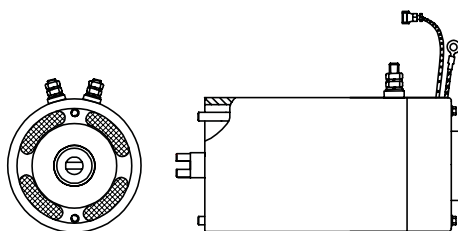

Motor HACO

- Female connection
- Open motor
- 2 years Haco warranty

Partnr. HACO	Ref. nr. original	Voltage (V)	Power (kW)	Power (kW)
2001169H	22 902 202	12	0.8	left
2001170H	22 902 078	24	1.2	left