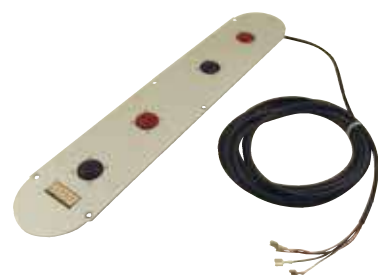

Footcontrol HACO

Partnr. HACO	Ref. nr. original	Type
4552755H	E0777.V	<2010 steel
4552756H	E0777.R	<2010 alu.
4552768H	E0777.R.CLR	[S075+S076+S090]