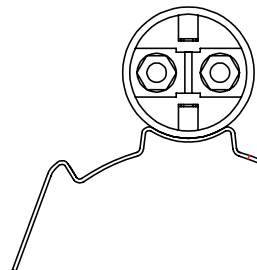

Starter solenoid with bracket HACO

- With silver contacts
- 1 year Haco warranty

Partnr. HACO	Ref. nr. original	Voltage (V)	Amperes (Amp.)
4508902H	1404303	12	150
4508905H	2017794 1404302	24	150