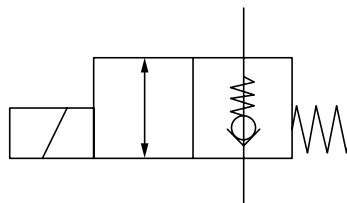

Cartridge HACO

Partnr. HACO	Ref. nr. original	Size (mm)	Size (thread)	Function
2514024H	21620	Ø12,7	3/4UNF	single acting