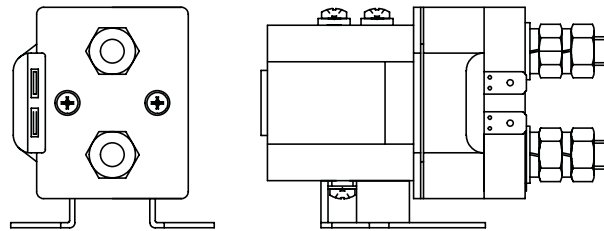

Starter solenoid SW80-PL HACO

- With silver contacts
- 1 year Haco warranty

Partnr. HACO	Ref. nr. original	Voltage (V)	Amperes (Amp.)
4501132H	0010883	24	100

5