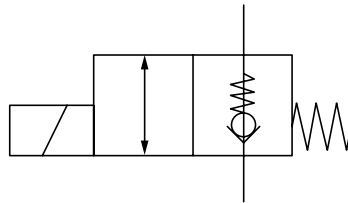

Solenoid valve complete HACO

Partnr. HACO	Ref. nr. original	Size (mm)	Size (thread)	Voltage (V)	Function
2501505H	132084	Ø15	M20x1,5	12	single acting
2501503H	132082	Ø15	M20x1,5	24	single acting

Solenoid valve complete HACO