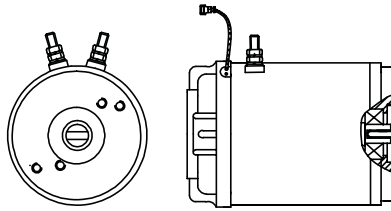

Motor HACO

- Female connection
- Closed motor
- 2 years Haco warranty
- This motor has the + and - connection next to each other, for the older types of tail lifts

Partnr. HACO	Ref. nr. original	Voltage (V)	Power (kW)	Rotation
2001173H	MP027 (V-connection)	12	2.0	right
2001172H	MP025 (V-connection)	24	2.0	right