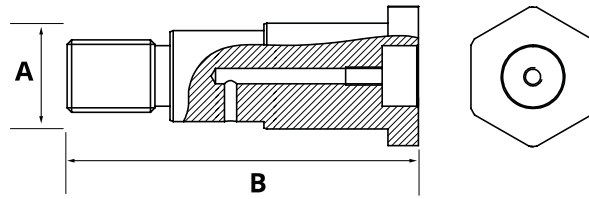

Pin hexagonal HACO

- Total length pin including plate (i.a.)

Partnr. HACO	Ref. nr. original	A (mm)	B (mm)
3014008H	32552	30/35	116