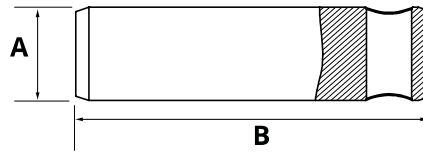

Support retraction cylinder HACO

Partnr. HACO	Ref. nr. original	Type
1051228H	M4881.1100	DKC1100

Spring holder HACO

Partnr. HACO	Ref. nr. original	Size (mm)
1051254H	M4803	Ø55

Pin HACO

- Total length pin including plate (i.a.)