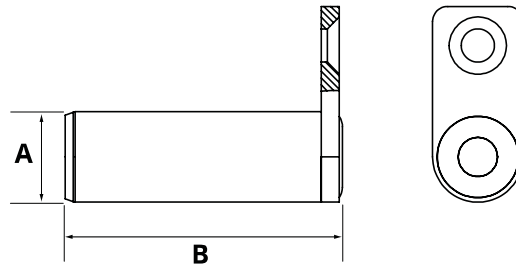

Pin HACO

- Total length pin including plate (i.a.)

Partnr. HACO	Ref. nr. original	A (mm)	B (mm)
3017106H	20 902 078	35	105

Pin HACO

- Total length pin including plate (i.a.)

Partnr. HACO	Ref. nr. original	A (mm)	B (mm)
3017109H	20 901 528	30	85
3017110H	20 907 775	30	85
3017107H	20 900 764	35	208