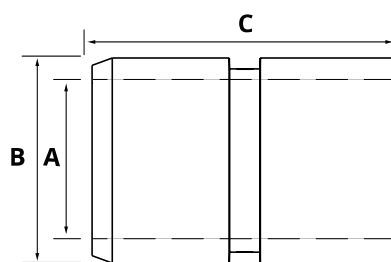

Bearing synthetic HACO

- From high performance polymers - durable
- Lubrication and lubrication free

Partnr. HACO	Ref. nr. original	A (mm)	B (mm)	C (mm)
3014217H	65110	30	40	60