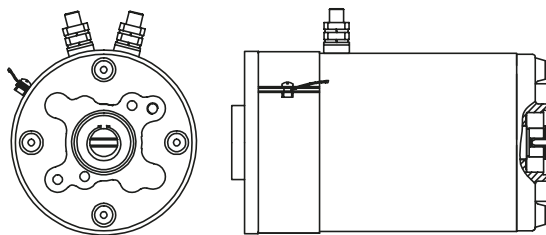

Motor HACO

- Female connection
- Closed motor
- 2 years Haco warranty

Partnr. HACO	Ref. nr. original	Voltage (V)	Power (kW)	Rotation
2001168H	MP021	24	3.0	right