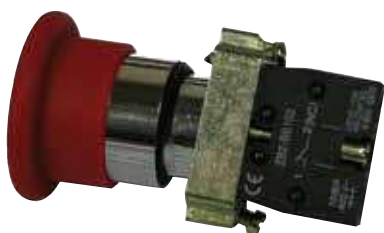

Emergency button complete HACO

Partnr. HACO	Ref. nr. original
4506004H	121226