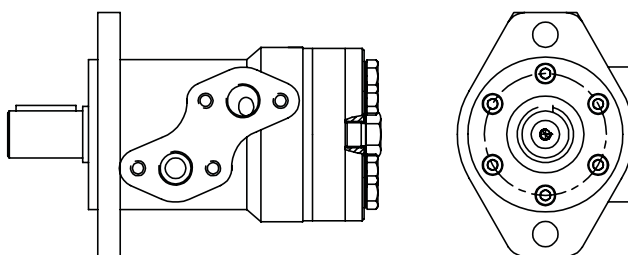

Hydro-motor OMP250 HACO

- 2 years Haco warranty

Partnr. HACO	Ref. nr. original
2014358H	385047