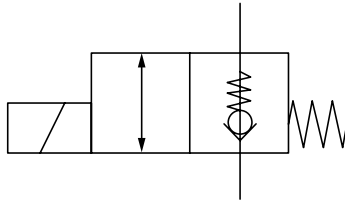

Valveblock with valve HACO

Partnr. HACO	Ref. nr. original	Voltage (V)	Function
2540022H	4697-076-6	12	single acting
2540020H	4697-075-7	24	single acting

Cartridge HACO

Partnr. HACO	Ref. nr. original	Size (mm)	Size (thread)	Function
2540023H	x	Ø12,7	3/4UNF	single acting