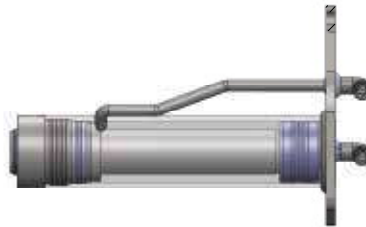

Pressure exchanger DLB47 HACO

• 2 years Haco warranty

Partnr. HACO	Ref. nr. original	Size (mm)	Type
1007200H	0079838	Ø40/55	DLB47-1000 / DLB47-1500L AL800 / DLB47-1500L AL950
1007201H	0079839	Ø50/70	DLB47-1500S / DLB47-2000L AL800 / DLB47-2000L AL950 / DLB47-2000S / DLB47-2500S AL800 / DLB47-3000L AL800 / DLB47-2500S AL950 / DLB47-3000L AL950