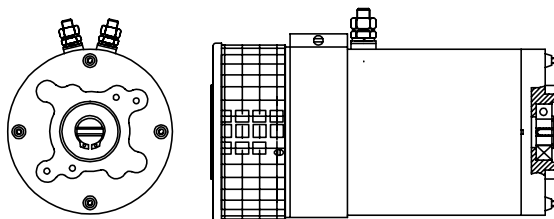

Motor HACO

- Female connection
- With coolingfan, closed motor
- 2 years Haco warranty

Partnr. HACO	Ref. nr. original	Voltage (V)	Power (kW)	Rotation
2001160H	MP022	24	3.0	right