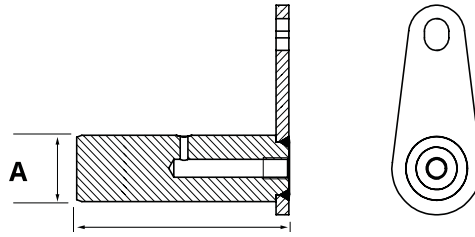

Pin HACO

- Total length pin including plate (i.a.)

Partnr. HACO	Ref. nr. original	A (mm)	B (mm)
3051379H	M1730.199.B010	30	199