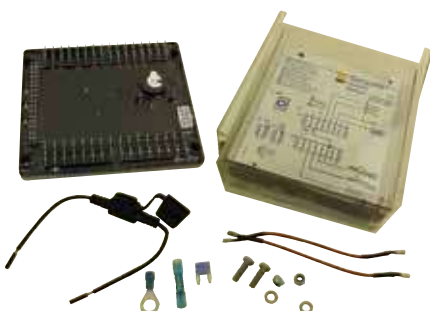

Printed circuit board Bär Cargolift

Partnr. HACO	Ref. nr. original
5519101L	101121878 101136811