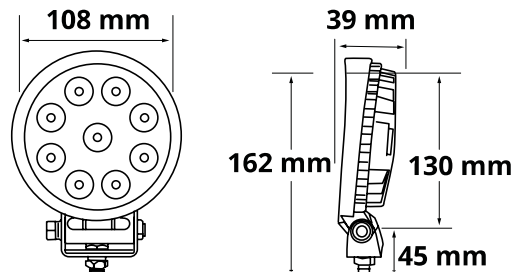

Work lamp round HACO

- 1 year Haco warranty

Partnr. HACO	Voltage (V)	Power (W)	Information
5502301H	12/24	27	EMC Epistar LED