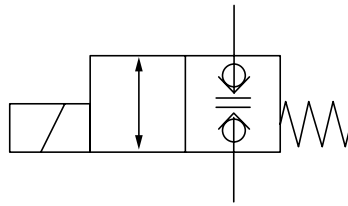

Solenoid valve HACO

Partnr. HACO	Ref. nr. original	Size (mm)	Size (thread)	Voltage (V)	Function
2554142H	V042.HK	Ø15	M20x1,5	12	double acting
2554141H	V041.HK	Ø15	M20x1,5	24	double acting