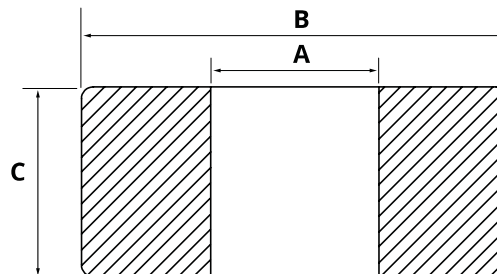

Roller HACO

- Material POM (Delrin)

Partnr. HACO	Ref. nr. original	A (mm)	B (mm)	C (mm)
4013441H	1217715	25	80	50
4013437H	1115195	28	100	50
4013436H	1111393	36	110	74