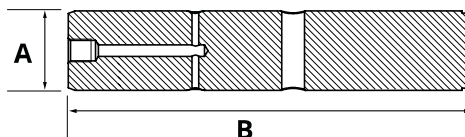

Pin lubrication HACO

- Total length pin including plate (i.a.)
- For DLB47

Partnr. HACO	Ref. nr. original	A (mm)	B (mm)
3007115H	0081734	35	178