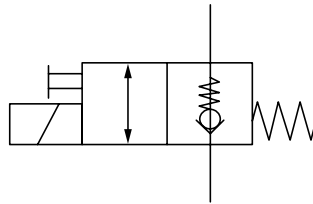

Solenoid valve HACO

Partnr. HACO	Ref. nr. original	Size (mm)	Size (thread)	Voltage (V)	Function
2554137H	V037.H	Ø12,7	3/4UNF	12	single acting
2554136H	V036.H	Ø12,7	3/4UNF	24	single acting