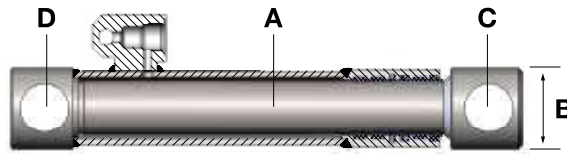

Liftcylinder DLB36 HACO

• 2 years Haco warranty

Partnr. HACO	Ref. nr. original	A (mm)	B (mm)	C (mm)	D (mm)	Type
1007001H	0011784	Ø40	Ø55	Ø30	Ø30	DLB36-750