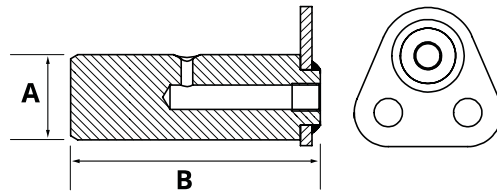

Pin lubrication HACO

- Total length pin including plate (i.a.)

Partnr. HACO	Ref. nr. original	A (mm)	B (mm)
3007151H	0047177 0047189 0047178	30	88
3007152H	0047182 0047197 0047183	30	93
3007153H	0047184	30	110
3007183H	0047188	30	146
3007186H	0047196	35	156

5