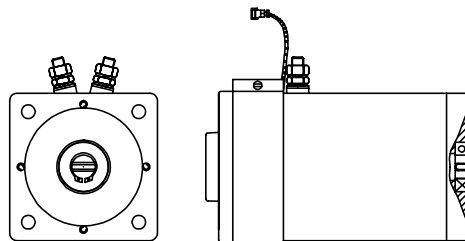

Motor HACO

- Female connection
- For DLB45, closed motor
- 2 years Haco warranty

Partnr. HACO	Ref. nr. original	Voltage (V)	Power (kW)	Rotation
2001180H	0011695	24	3.0	left