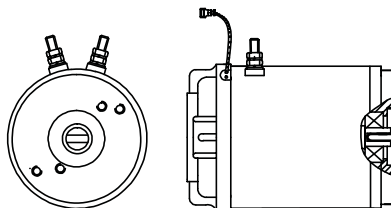

Motor HACO

10

- Female connection
- Closed motor
- 2 years Haco warranty

Partnr. HACO	Ref. nr. original	Voltage (V)	Power (kW)	Rotation
2001173H	21241	12	2.0	right
2001172H	21242	24	2.0	right