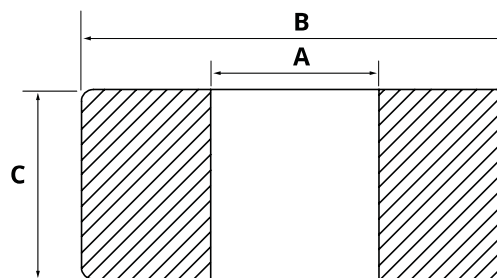

Roller HACO

- Material POM (Delrin)

Partnr. HACO	Ref. nr. original	A (mm)	B (mm)	C (mm)
4017132H	20 907 616	20	78	25
4017131H	20 900 810	35	80	46