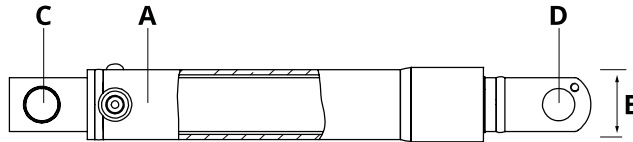

Liftcylinder HACO

- For Behrens/Palgate 1000/1500/2000kg
- 2 years Haco warranty

Partnr. HACO	Ref. nr. original	A (mm)	B (mm)	C (mm)	D (mm)
1022113H	2017651 H0004501 UP1653	Ø50	Ø65	Ø30	Ø30
1022112H	2017648 H0000101 UP1650	Ø50	Ø65	Ø30	Ø30