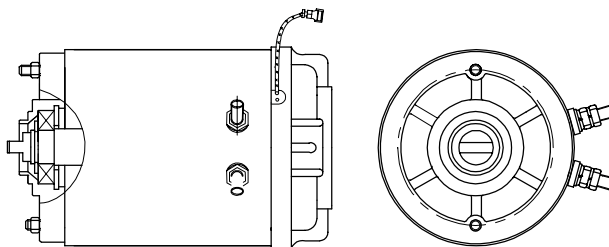

2

Motor with starter solenoid HACO

- Male connection
- Closed motor
- 2 years Haco warranty

Partnr. HACO	Ref. nr. original	Voltage (V)	Power (kW)	Rotation
2030005H	358001	12	2.0	right
2030006H	358032	24	2.0	right