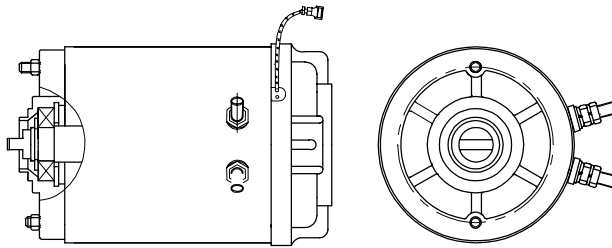

Motor HACO

- Male connection
- Closed motor
- 2 years Haco warranty

Partnr. HACO	Ref. nr. original	Voltage (V)	Power (kW)	Rotation
2008702H	4696-327-2	24	2.0	right