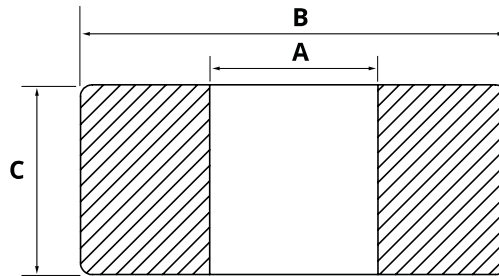

Platform roll HACO

- Material POM (Delrin)

Partnr. HACO	Ref. nr. original	A (mm)	B (mm)	C (mm)
4051900H	M0900	32	75	20
4051337H	M0337	39	75	46
4051331H	M0331	39	100	46