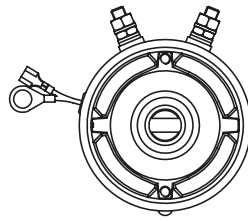

Motor HACO

- Female connection
- Open motor
- 2 years Haco warranty

Partnr. HACO	Ref. nr. original	Voltage (V)	Power (kW)	Rotation
2001236H	2025530	12	0.8	right
2001237H	2025531	24	0.8	right

5