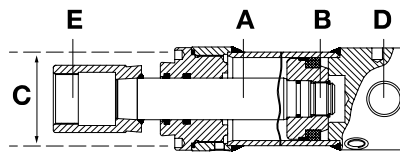

Tiltcylinder SC8 HACO

- For DH-LM 1500/2000
- 2 years Haco warranty

Partnr. HACO	Ref. nr. original	A (mm)	B (mm)	C (mm)	D (mm)	E (thread)
1059208H	CS0803 CS08.080.40.0236.D.R CS08.080.40.0236.B.R	Ø40	Ø80	Ø90	Ø30	M49x2
1059209H	CS0804 CS08.080.40.0266.B.R CS08.080.40.0266.D.R	Ø40	Ø80	Ø90	Ø30	M49x2