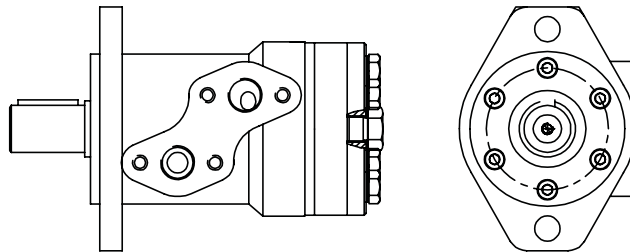

Motor HACO

- Female connection
- Closed motor
- 2 years Haco warranty

Partnr. HACO	Ref. nr. original	Voltage (V)	Power (kW)	Rotation
2001168H	21218	24	3.0	right

Hydro-motor OMP250 HACO

- 2 years Haco warranty