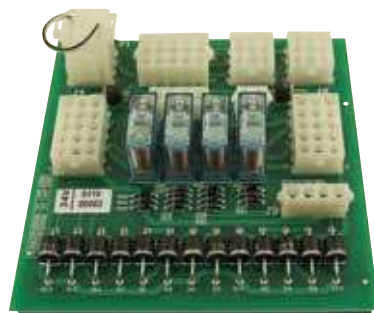

Printed circuit board HACO

- 1 year Haco warranty
- With special anti-corrosion layer

Partnr. HACO	Ref. nr. original	Voltage (V)
5530015H	395829	12
5530016H	395830 395631	24