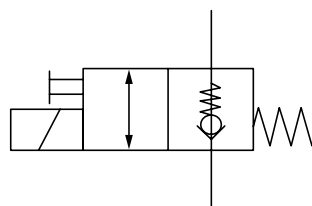

Cartridge

Partnr. HACO	Ref. nr. original	Size (mm)	Size (thread)	Function
2554031M	495468 495544 495499	Ø12,7	3/4UNF	single acting