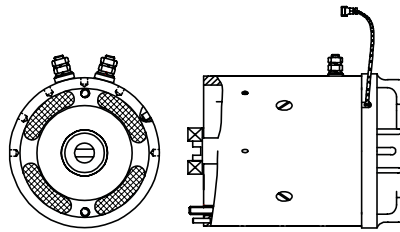

Motor HACO

- Female connection
- For DLB45, open motor
- 2 years Haco warranty

Partnr. HACO	Ref. nr. original	Voltage (V)	Power (kW)	Rotation
2001181H	0010921	12	2.0	left
2001179H	0010922	24	2.0	left