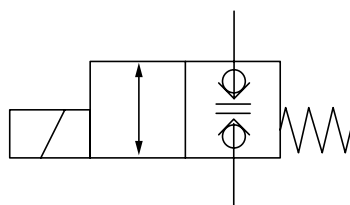

Solenoid valve HACO

Partnr. HACO	Ref. nr. original	Voltage (V)	Function
2517000H	20 901 707	12	double acting
2517001H	20 900 988	24	double acting