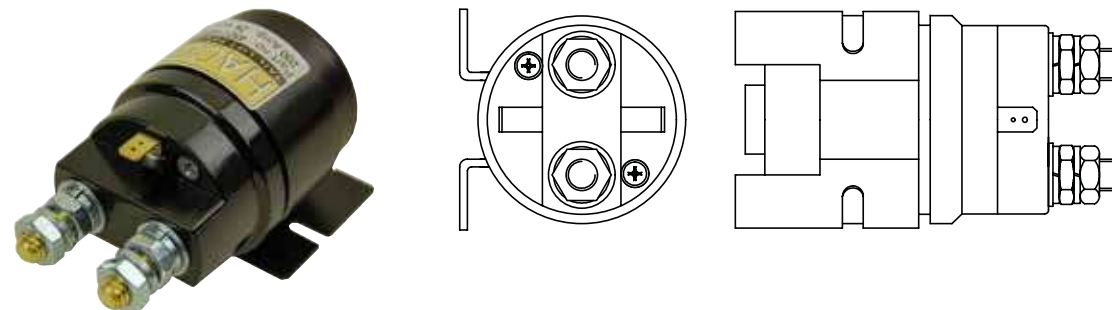

Starter solenoid HACO

10

- With silver contacts
- 1 year Haco warranty

Partnr. HACO	Ref. nr. original	Voltage (V)	Amperes (Amp.)
4501139H	32753	12	200
4501140H	32754	24	200