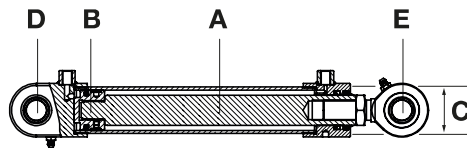

Folding cylinder HACO

- 2 years Haco warranty

Partnr. HACO	Ref. nr. original	A (mm)	B (mm)	C (mm)	D (mm)	E (mm)
1008500H	1408768	Ø30	Ø40	Ø46	Ø20	Ø20