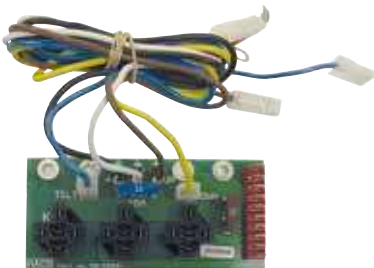

Printed circuit board 3 relays HACO

- 1 year Haco warranty
- With special anti-corrosion layer

Partnr. HACO	Ref. nr. original
5514330H	31122