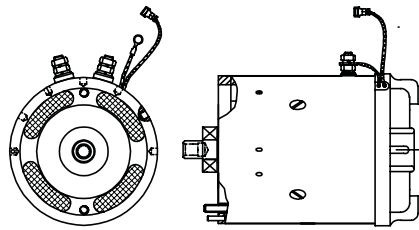

Motor HACO

- Star connection
- Open motor
- 2 years Haco warranty

Partnr. HACO	Ref. nr. original	Voltage (V)	Power (kW)	Rotation
2001157H	32206	12	2.0	left
2001158H	32207	24	2.0	left