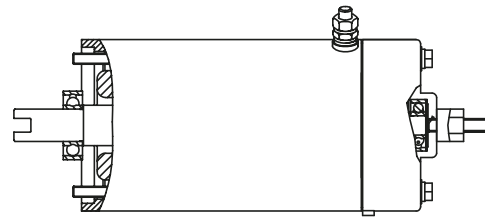

Motor HACO

- Female connection
- Open motor
- 2 years Haco warranty

Partnr. HACO	Ref. nr. original	Voltage (V)	Power (kW)	Rotation
2001236H	2025530	12	0.8	right
2001237H	2025531	24	0.8	right

5