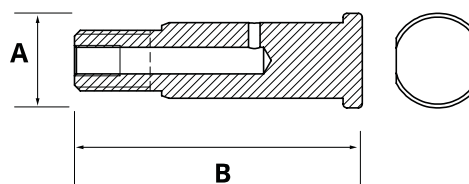

Pin HACO

- Total length pin including plate (i.a.)

Partnr. HACO	Ref. nr. original	A (mm)	B (mm)
3051095H	M1720.076	20	76
3051343H	M1725.091	25	91
3050020H	M1730.071	30	71
3051686H	M1730.090	30	90
3051344H	M1735.102	35	102
3051345H	M1735.122	35	122