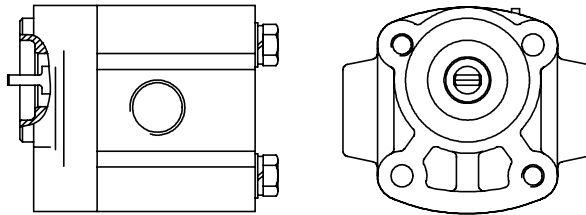

Pump MD-type HACO

- 2 years Haco warranty

Partnr. HACO	Ref. nr. original	Displacement (cm³)
2001191H	P013	0.8
2001192H	P012	1.7
2001193H	P011	2.5
2001194H	P010	3.3
2001189H	P009	4.3