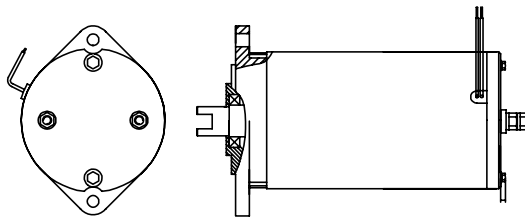

Motor HACO

- Female connection
- Closed motor
- 2 years Haco warranty

Partnr. HACO	Ref. nr. original	Voltage (V)	Power (kW)	Rotation
2006375H	31515	12	0.8	right
2006376H	31516	24	0.8	right