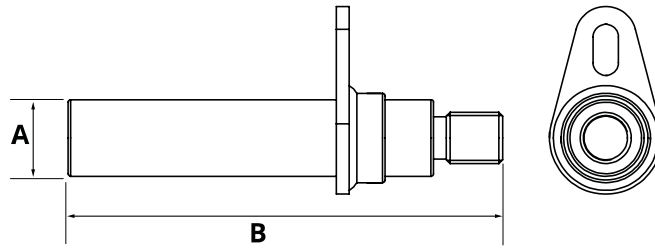

Pin locking plate HACO

- Total length pin including plate (i.a.)

Partnr. HACO	Ref. nr. original	A (mm)	B (mm)
3014009H	67829	30	170