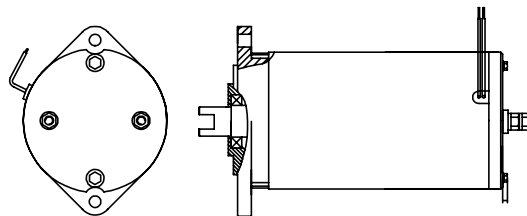

Motor HACO

- Female connection
- Closed motor
- 2 years Haco warranty

Partnr. HACO	Ref. nr. original	Voltage (V)	Power (kW)	Rotation
2006375H	1404318	12	0.8	right
2006376H	1404319	24	0.8	right