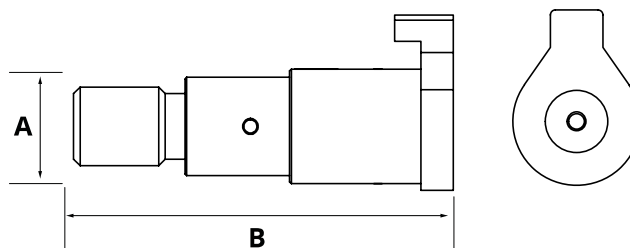

Pin locking plate HACO

- Total length pin including plate (i.a.)

Partnr. HACO	Ref. nr. original	A (mm)	B (mm)
3014007H	32782	30/35	116