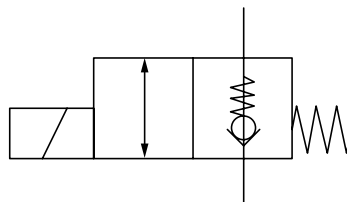

Valveblock with valve HACO

Partnr. HACO	Ref. nr. original	Voltage (V)	Function
2540022H	4697-076-6	12	single acting
2540020H	4697-075-7	24	single acting

Cartridge HACO

Partnr. HACO	Ref. nr. original	Size (mm)	Size (thread)	Function
2540023H	x	Ø12,7	3/4UNF	single acting