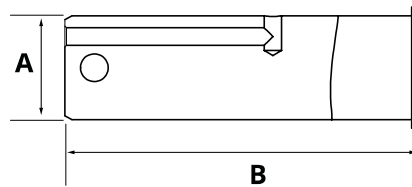

Pin HACO

- Total length pin including plate (i.a.)

Partnr. HACO	Ref. nr. original	A (mm)	B (mm)
3017108H	20 907 850	30	100