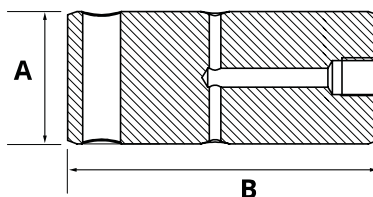

Pin lubrication HACO

- Total length pin including plate (i.a.)
- For DLB47

Partnr. HACO	Ref. nr. original	A (mm)	B (mm)
3007110H	0077944	35	82
3007111H	0077945	35	92
3007113H	0077946	35	112
3007114H	0081735	35	160

5