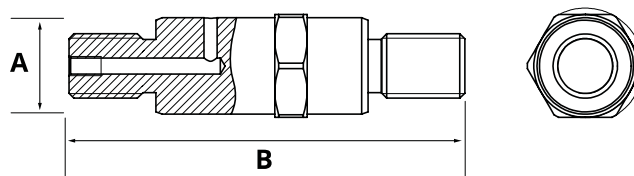

Pin hexagonal HACO

- Total length pin including plate (i.a.)

Partnr. HACO	Ref. nr. original	A (mm)	B (mm)
3014044H	67618	30	123
3014005H	67899	30	190