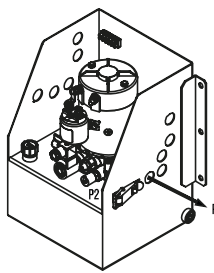

Powerpack HACO

8

Partnr. HACO	Ref. nr. original	Voltage (V)	Power (kW)	Displacement (cm³)	Information
4040069H	4691-305-4	24	2.2	2.1	8.0L