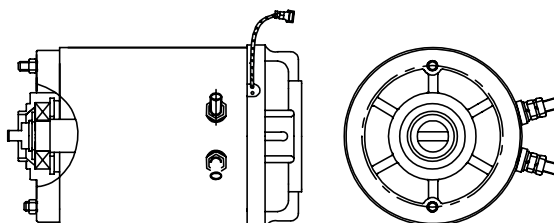

Motor HACO

- Male connection
- Closed motor
- 2 years Haco warranty

Partnr. HACO	Ref. nr. original	Voltage (V)	Power (kW)	Rotation
2008703H	358048	12	2.0	right
2008702H	358047	24	2.0	right