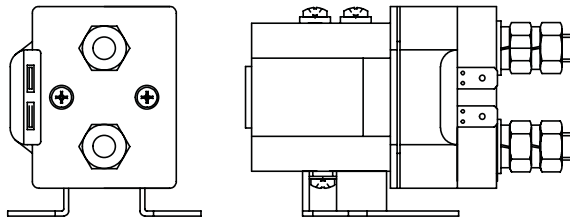

2

Starter solenoid SW80-PL HACO

- With silver contacts
- 1 year Haco warranty

Partnr. HACO	Ref. nr. original	Voltage (V)	Amperes (Amp.)
4501130H	395522	12	100
4501132H	395521	24	100