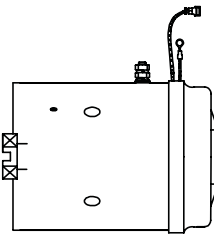

Motor HACO

- Female connection
- Open motor
- 2 years Haco warranty

3

Partnr. HACO	Ref. nr. original	Voltage (V)	Power (kW)	Rotation
2008748H	101123410	12	1.7	right
2008749H	101123409 101139284	24	2.2	right