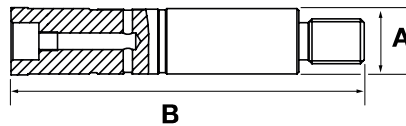

Pin hexagonal HACO

- Total length pin including plate (i.a.)

Partnr. HACO	A (mm)	B (mm)
3014049H	35	190