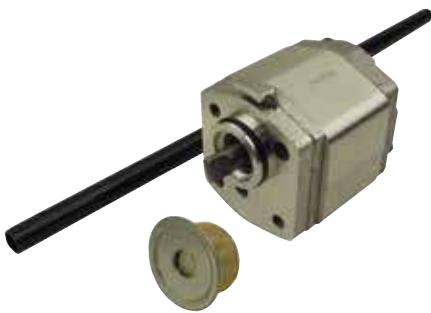

Pump W3B1/R-type HACO

- Clockwise
- 2 years Haco warranty

Partnr. HACO	Ref. nr. original	Displacement (cm³)
2007874H	0010932	1.2
2007876H	0011054	2.0
2007877H	0011624 0072103	2.5