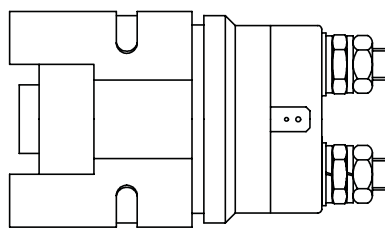

Starter solenoid HACO

- With silver contacts
- 1 year Haco warranty

Partnr. HACO	Ref. nr. original	Voltage (V)	Amperes (Amp.)
4501140H	22 905 672	24	200