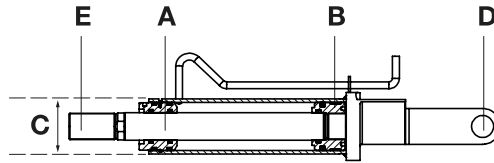

Tiltcylinder HACO

- For 1000K/1000KF/1000KUZ/1000KUZF/1500KF/1500KL/1500KLUZ/1500KLUZF
- 2 years Haco warranty

Partnr. HACO	Ref. nr. original	A (mm)	B (mm)	C (mm)	D (mm)	E (thread)
1008200H	1366295 1366302 2001434 2001426 2001430 1366286	Ø40	Ø70	Ø80	Ø28	M38x2
1008403H	1366286 2001434	Ø40	Ø70	Ø80	Ø28	M38x2
1008404H	1366295 2001426	Ø40	Ø70	Ø80	Ø28	M38x2
1008405H	1366302 2001430	Ø40	Ø70	Ø80	Ø28	M38x2