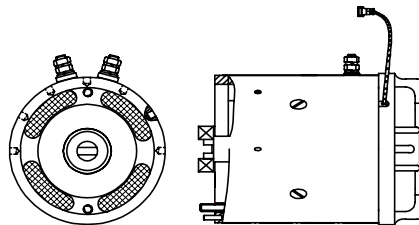

Motor HACO

- Female connection
- Open motor
- 2 years Haco warranty

Partnr. HACO	Ref. nr. original	Voltage (V)	Power (kW)	Rotation
2001179H	31812	24	2.0	left
2001181H	31811	12	2.0	left