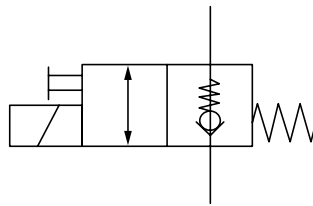

Solenoid valve cable connection HACO

Partnr. HACO	Ref. nr. original	Size (mm)	Size (thread)	Voltage (V)	Function
2554139H	V037.HK	Ø12,7	3/4UNF	12	single acting
2554138H	V036.HK	Ø12,7	3/4UNF	24	single acting