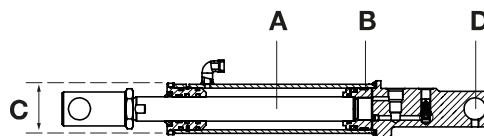

Tiltcylinder HACO

- 2 years Haco warranty

Partnr. HACO	Ref. nr. original	A (mm)	B (mm)	C (mm)	D (mm)	Information
1008411H	2021488	Ø32	Ø55	Ø65	Ø25	750M (c750s)