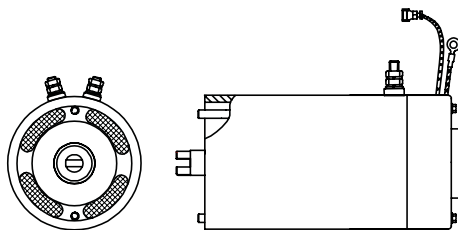

Motor HACO

- Female connection
- Open motor
- 2 years Haco warranty

Partnr. HACO	Ref. nr. original	Voltage (V)	Power (kW)	Rotation
2001169H	0071504	12	0.8	left
2001170H	0071505	24	1.2	left