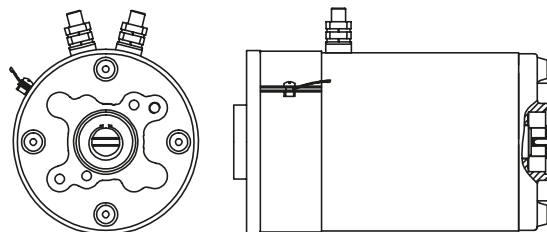

Motor HACO

- Female connection
- Closed motor
- 2 years Haco warranty

Partnr. HACO	Ref. nr. original	Voltage (V)	Power (kW)	Rotation
2001168H	0006736	24	3.0	right