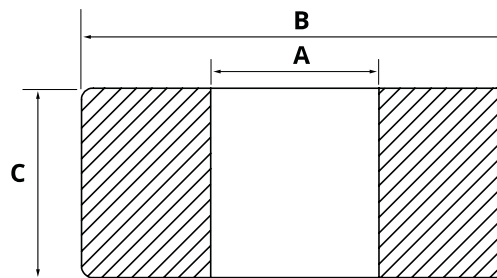

Platform roll Alu. HACO

Partnr. HACO	Ref. nr. original	A (mm)	B (mm)	C (mm)
4051332H	M0331.A	39	100	46