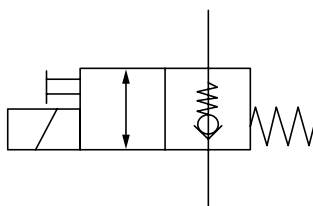

Solenoid valve costal connection HACO

Partnr. HACO	Ref. nr. original	Size (mm)	Size (thread)	Voltage (V)	Function
2554270H	V133.12	Ø13	M18x1,5	12	single acting
2554274H	V133.24	Ø13	M18x1,5	24	single acting