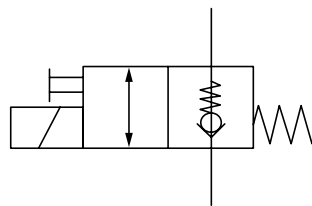

Cartridge HACO

Partnr. HACO	Ref. nr. original	Size (mm)	Size (thread)	Function
2554131H	495531	Ø12,7	3/4UNF	single acting