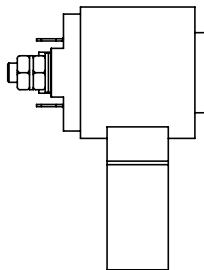

Starter solenoid with bracket HACO

- With silver contacts
- 1 year Haco warranty

Partnr. HACO	Ref. nr. original	Voltage (V)	Amperes (Amp.)
4508902H	1404303	12	150
4508905H	2017794 1404302	24	150