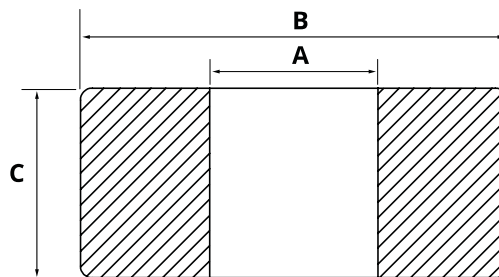

Roller HACO

- Material POM (Delrin)

Partnr. HACO	Ref. nr. original	A (mm)	B (mm)	C (mm)
4014251H	67035 67646	55	93	30
4014253H	50755	55	93	50