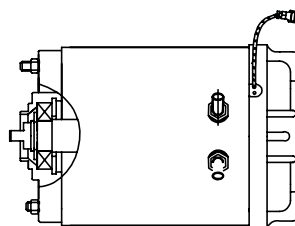

Motor HACO

- Male connection
- For DLB47, closed motor
- 2 years Haco warranty

Partnr. HACO	Ref. nr. original	Voltage (V)	Power (kW)	Rotation
2008703H	0084522	12	2.0	right
2008702H	0065980 2009188	24	2.0	right