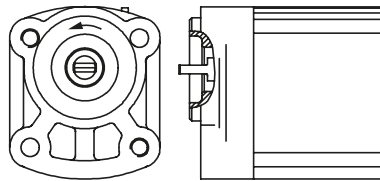

1

Pump HE 6000-type HACO

- 2 years Haco warranty

Partnr. HACO	Ref. nr. original	Displacement (cm³)
2007882H	133100	3.2