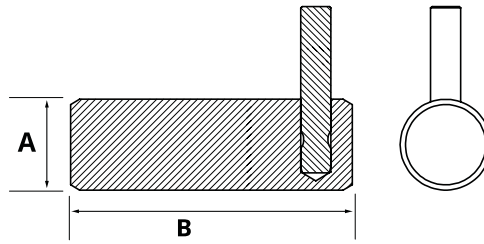

Pin lubrication free HACO

- Total length pin including plate (i.a.)

Partnr. HACO	Ref. nr. original	A (mm)	B (mm)
3007258H	0060214	30	93
3007259H	0060213	30	107
3007260H	0062302	30	125