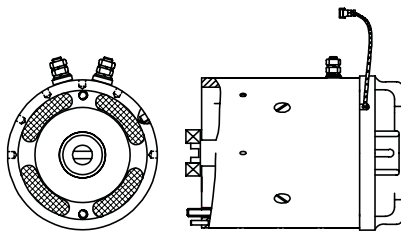

Motor HACO

- Female connection
- Open motor
- 2 years Haco warranty

Partnr. HACO	Ref. nr. original	Voltage (V)	Power (kW)	Rotation
2001181H	101122168	12	2.0	left
2001179H	101122169	24	2.0	left