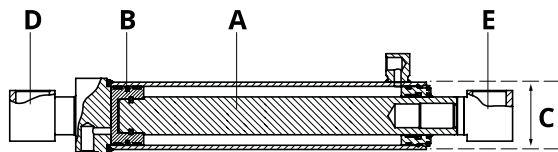

Liftcylinder HACO

- 2 years Haco warranty

Partnr. HACO	Ref. nr. original	A (mm)	B (mm)	C (mm)	D (mm)	E (mm)	Type
1014816H	50491	Ø45	Ø70	Ø80	Ø30	Ø30	SZT/ZT(S) 150
1014840H	72776 50483	Ø45	Ø80	Ø90	Ø30	Ø30	SZT/ZT(S) 200
1014842H	59497 73070	Ø45	Ø80	Ø90	Ø30	Ø30	SZT/ZT(S) 200