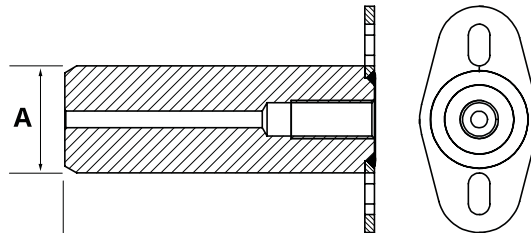

Partnr. HACO	Ref. nr. original	A (mm)	B (mm)
3051684H	M1735.208	35	208

Pin HACO

- Total length pin including plate (i.a.)

Partnr. HACO	Ref. nr. original	A (mm)	B (mm)
3051379H	M1730.199.B010	30	199

Pin HACO