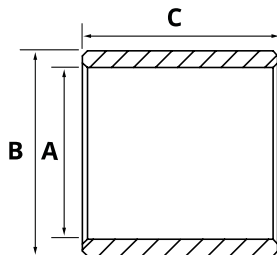

Bearing PAP HACO

Partnr. HACO	Ref. nr. original	A (mm)	B (mm)	C (mm)
3008240H	2018773 K0028100 ELG274	30	34	30
3008256H	2018766 K0062700 ELG004	40	44	30
3008213H	x	40	44	40