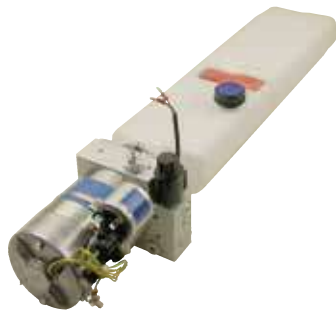

Powerpack HACO

Partnr. HACO	Ref. nr. original	Voltage (V)	Power (kW)	Displacement (cm³)	Information
4019226H	1XX122216	24	2.2	2.1	6.5L
4019232H	1XX122218	24	2.2	2.7	8.0L