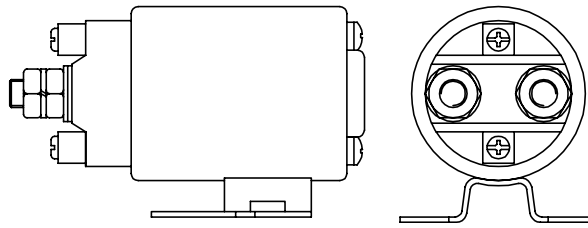

Starter solenoid HACO

- Fully interchangeable with Bosch relay
- With silver contacts
- 1 year Haco warranty

Partnr. HACO	Voltage (V)	Amperes (Amp.)
4504825H	12	150
4504826H	24	150