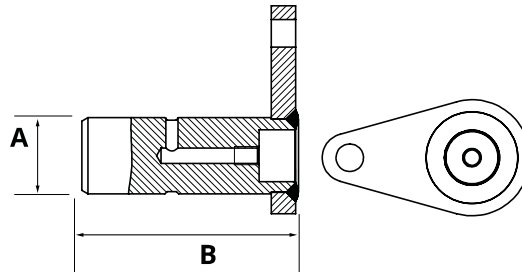

Pin locking plate HACO

- Total length pin including plate (i.a.)

Partnr. HACO	Ref. nr. original	A (mm)	B (mm)
3014034H	32862	25	70
3014033H	32861	30	108
3014012H	31108	30	116
3014014H	31110	30	141
3014039H	32345	30	158
3014041H	31492	30	180
3014013H	31109	30	188