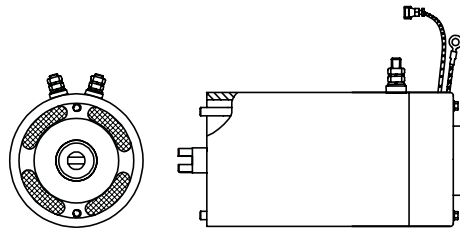

Bout HACO

Partnr. HACO	Ref. nr. original	Size (thread)
4008006H	2015979	M8x12
4008005H	2009212	M8x16

Motor HACO

- Female connection
- Open motor
- 2 years Haco warranty

Partnr. HACO	Ref. nr. original	Voltage (V)	Power (kW)	Rotation
2001169H	2014264	12	0.8	left
2001170H	2014265	24	1.2	left