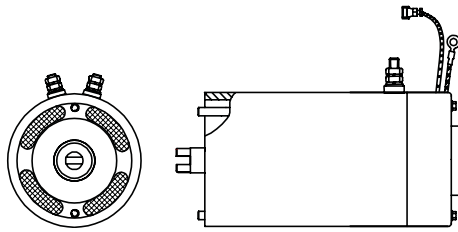

Motor HACO

- Female connection
- Open motor
- 2 years Haco warranty

Partnr. HACO	Ref. nr. original	Voltage (V)	Power (kW)	Rotation
2001169H	101121267	12	0.8	left
2001170H	101121266	24	1.2	left