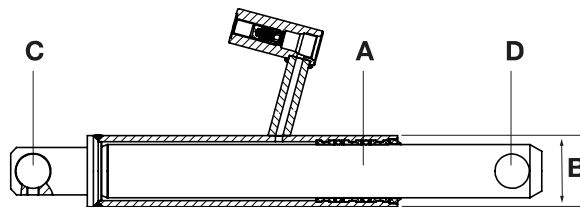

Liftcylinder HACO

• 2 years Haco warranty

Partnr. HACO	Ref. nr. original	A (mm)	B (mm)	C (mm)	D (mm)	Information
1008120H	2027727	Ø45	Ø60	Ø25	Ø25	750M (c750s)

7