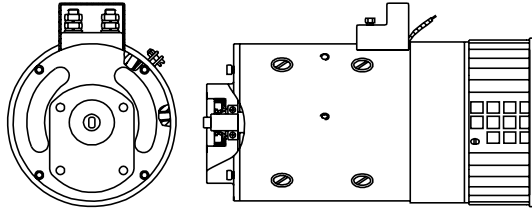

Motor HACO

- Male connection
- With coolingfan, closed motor
- 2 years Haco warranty

Partnr. HACO	Ref. nr. original	Voltage (V)	Power (kW)	Rotation
2011544H	MP017	24	4.5	right