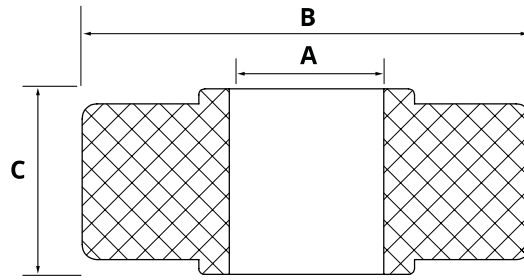

Platform roll HACO

- Material POM (Delrin)

Partnr. HACO	Ref. nr. original	A (mm)	B (mm)	C (mm)
4051344H	M1975.26	25	75	40
4051340H	M1975.26.26	25	75	26
4051343H	M1975.31	30	75	40
4051341H	M1999.31	30	100	40
4051342H	M1999.36	35	100	40