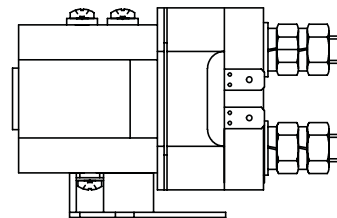

Starter solenoid SW80-PL HACO

- With silver contacts
- 1 year Haco warranty

Partnr. HACO	Ref. nr. original	Voltage (V)	Amperes (Amp.)
4501130H	101118417	12	100
4501132H	101118419	24	100