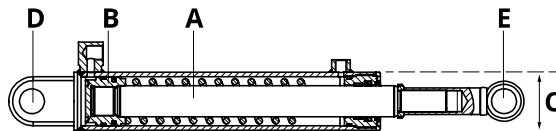

Tiltcylinder HACO

- 2 years Haco warranty

Partnr. HACO	Ref. nr. original	A (mm)	B (mm)	C (mm)	D (mm)	E (mm)	Type
1014875H	53390 59834	Ø35	Ø55	Ø65	Ø25	Ø25	Z/ZU 45/75-90 (S)
1014872H	56947 59835 53388	Ø35	Ø55	Ø65	Ø25	Ø25	Z/ZU 45/75-110 (S)
1014873H	56949 59837 53389	Ø35	Ø55	Ø65	Ø25	Ø25	Z/ZU 45/75-110 (SA)
1014880H	59836	Ø35	Ø55	Ø65	Ø25	Ø25	Z/ZL/ZN(U) 45/75-90