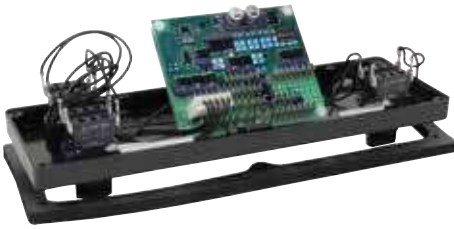

Printed circuit board MBB-Palfinger

Partnr. HACO	Ref. nr. original	Type
5508517L	2011937 (A3)	A3