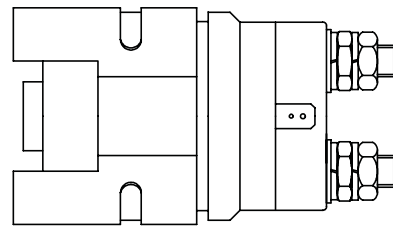

Starter solenoid HACO

- With silver contacts
- 1 year Haco warranty

Partnr. HACO	Ref. nr. original	Voltage (V)	Amperes (Amp.)
4501139H	2014272	12	200
4501140H	2014273	24	200