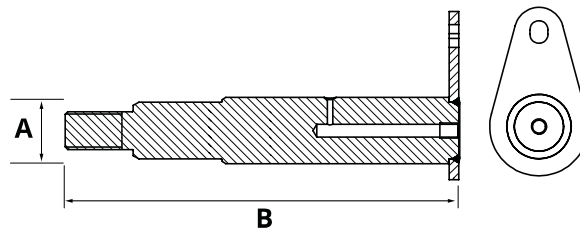

Partnr. HACO	Ref. nr. original	A (mm)	B (mm)
3051300H	M1727.125	27	125

Pin HACO

- Total length pin including plate (i.a.)

Partnr. HACO	Ref. nr. original	A (mm)	B (mm)
3051354H	M1730.245	30	245

Pin HACO

- Total length pin including plate (i.a.)