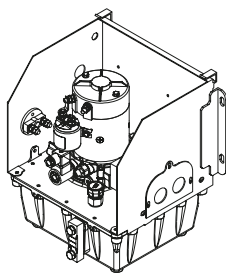

Powerpack HACO

- This powerpack is for a standard tail lift with single-acting liftcylinders and double-acting tiltcylinders

Partnr. HACO	Voltage (V)	Power (kW)	Displacement (cm³)
4001801H	24	2.2	2.7