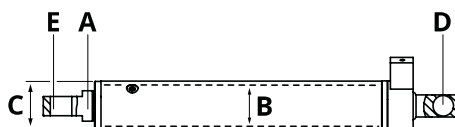

Liftcylinder Business HACO

• 2 years Haco warranty

Partnr. HACO	Ref. nr. original	A (mm)	B (mm)	C (mm)	D (mm)	E (mm)
1030501H	561023	Ø35	Ø60	Ø70	Ø30	Ø30