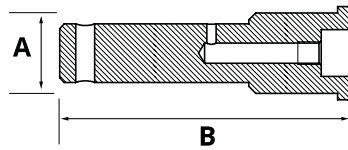

Pin locking plate HACO

- Total length pin including plate (i.a.)

Partnr. HACO	Ref. nr. original	A (mm)	B (mm)
3014021H	31484	25	125