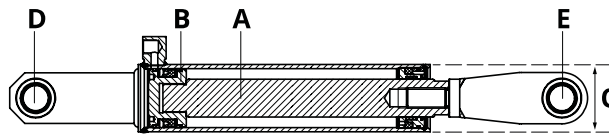

Liftcylinder HACO

- 2 years Haco warranty

Partnr. HACO	Ref. nr. original	A (mm)	B (mm)	C (mm)	D (mm)	E (mm)	Type
1014936H	61031	Ø45	Ø70	Ø80	Ø30	Ø30	BZ/RZ-15-130 S,T
1014932H	61029	Ø45	Ø70	Ø80	Ø30	Ø30	BZ/RZ-15-149 S,T
1014882H	61263	Ø45	Ø80	Ø90	Ø30	Ø30	BZ/RZ-20-152 S,T