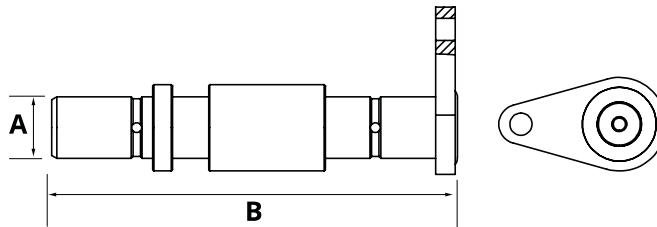

Pin locking plate HACO

- Total length pin including plate (i.a.)

Partnr. HACO	Ref. nr. original	A (mm)	B (mm)
3014032H	32860	25	164